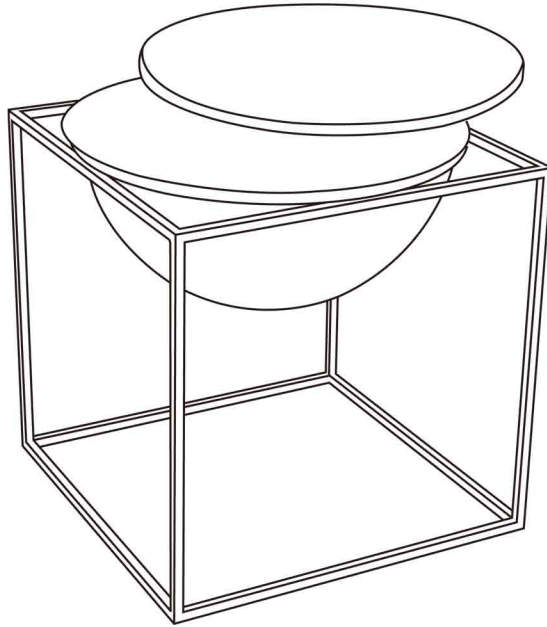

15min

Max.loading:5kg

Mirrors & More GmbH
Gut Nierhof 17
59757 Arnsberg
Germany

www.mirrors-and-more.com