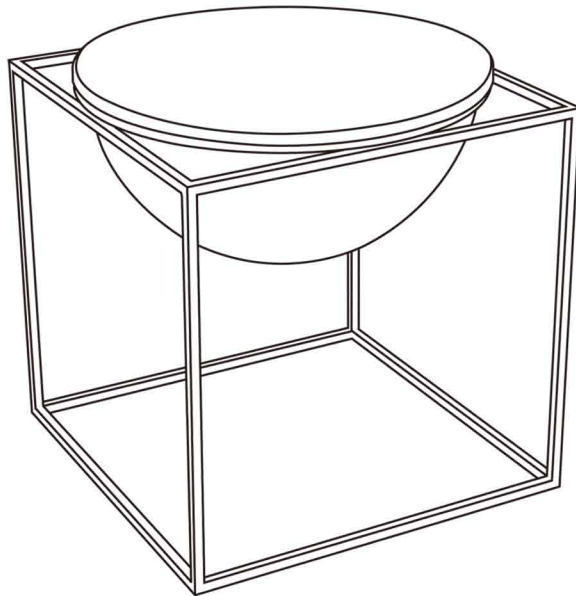

15min

Max.loading:5kg

Mirrors & More GmbH
Gut Nierhof 17
59757 Arnsberg
Germany

www.mirrors-and-more.com