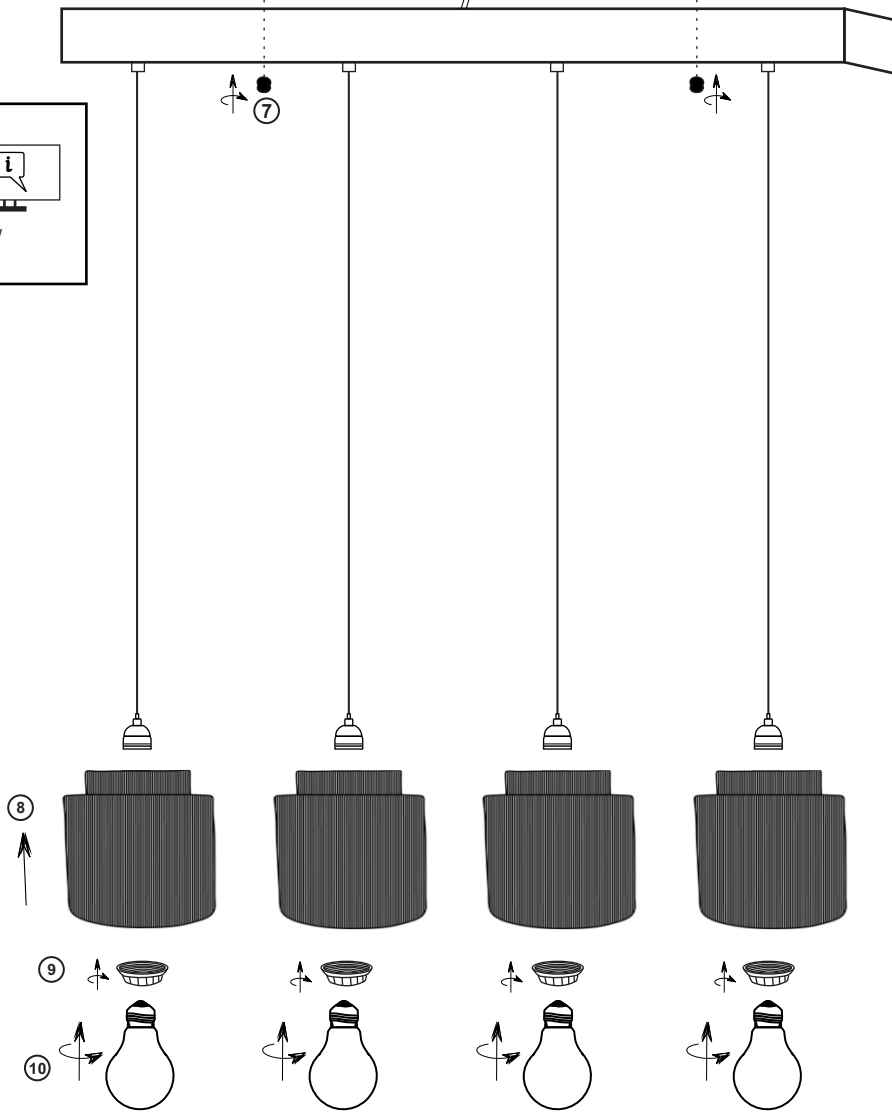

[trio-lighting.com/
366800436](http://trio-lighting.com/366800436)

230V~50Hz
4 x E27 / max.10W