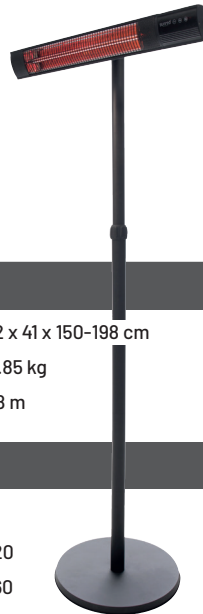

Intense heat - very low light

DARK

velar

Standing Black 2500 Watt

Product information

Article code:	RD-DARK-25S
EAN code:	8719956292163
Description	Sunred Heater Velar Dark Standing Black 2500 Watt
Product line:	Dark

Heat source

Power:	800 / 1600 / 2500 Watt
Technology:	Carbon Rose Gold
Lamp:	100 lux
Heat range:	25 m² - HZ 10 m²

Properties

Material:	Aluminium/copper/glass/iron/ plastic/stainless steel/steel
Color:	Black
Operation:	Remote control, hard switch, soft touch
Mounting type	Standing
Box	Full color box

Dimensions

Size:	82 x 41 x 150-198 cm
Net weight:	11.85 kg
Cable length:	1,8 m

Shipping specifications

Amount per pallet 120x 80:	14
Amount 20F:	320
Amount 40F:	660
Amount 40F HC:	790
Packaging size:	87x45x20 cm
Gross weight:	14,6 kg

General information

Accessories:	Remote control
IP value:	IP55
Advantages:	Great heating, low light, safeguard tipover
Warranty:	2 years manufacturing guarantee

remote control