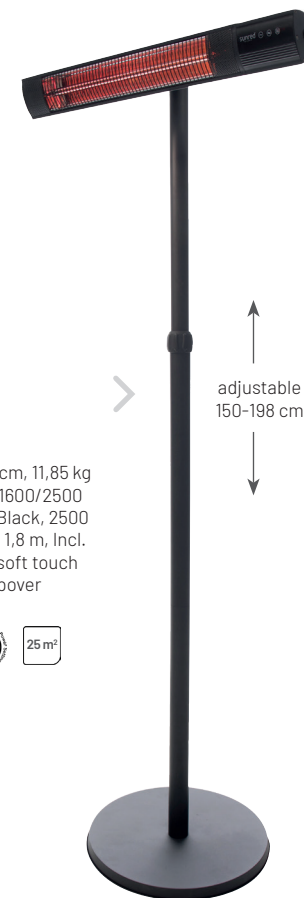

velar

RD-DARK-25
8719956290930
82 x 10 x 13 cm, 2,35 kg
3 settings • 800/1600/2500 Watt
Wall, Black, Cable cord 1,8 m, Incl. remote control, soft touch and wall bracket

velar

RD-DARK-20
8719956290923
82 x 10 x 13 cm, 2,35 kg
3 settings • 650/1300/2000 Watt
Wall, Black, Cable cord 1,8 m, Incl. remote control, soft touch and wall bracket

velar

RD-DARK-15
8719956290916
82 x 10 x 13 cm, 2,35 kg
3 settings • 500/1000/1500 Watt
Wall, Black, Cable cord 1,8 m, Incl. remote control, soft touch and wall bracket

CW-RD-DARK
8719956291135
88 x 20 x 20 cm
Cover for Velar line

UPM-DARK
8719956292576
18 x 4,5 x 5,5 cm,
0,5 kg, black

velar

RD-DARK-25S
8719956292163
82 x 41 x 150-198 cm, 11,85 kg
3 settings • 800/1600/2500 Watt, Standing, Black, 2500 Watt, Cable cord 1,8 m, Incl. remote control, soft touch and safeguard tipover

adjustable
150-198 cm

Intense heat – very low light

DARK

Intense heat – very low light

DARK

velar

Wall Black 1500 Watt

Product information	
Article code:	RD-DARK-15
EAN code:	8719956290916
Description	Sunred Heater Velar Dark Wall Black 1500 Watt
Product line:	Dark
Heat source	
Power:	500 /1000 / 1500 Watt
Technology:	Carbon Rose Gold
Lamp:	100 lux
Heat range:	15 m ² - HZ 6 m ²
Properties	
Material:	Aluminium/copper/glass/iron/ plastic/stainless steel/steel
Color:	Black
Operation:	Remote control, switch
Mounting type	Wall
Box	Full color box