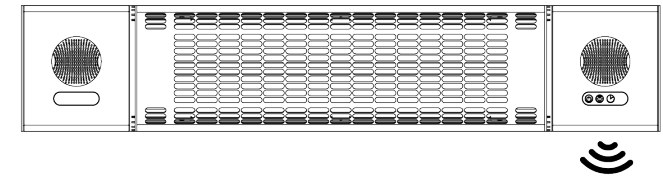

remote control

CR2450
3V

SUN AND SOUND