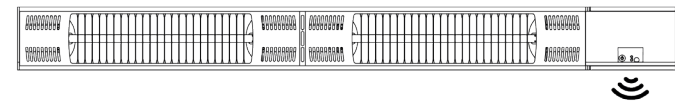

2x AAA
1.5V

sunred®
heat systems