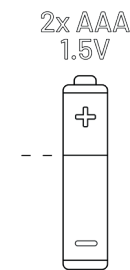

silver

Standing Silver 2000 Watt

Product information

Article code:	RD-SILVER-2000S
EAN code:	8719956291074
Description	Sunred Heater Silver Ultra Standing Silver 2000 Watt
Product line:	Ultra

Heat source

Power:	2000 Watt
Technology:	Halogen Rose Gold
Lamp:	250 lux
Heat range:	24 m² - HZ 9 m²

Properties

Material:	Aluminium/copper/glass/iron/ plastic/stainless steel/steel
Color:	Silver
Operation:	Remote control, hard switch
Mounting type	Standing
Box	Full color box

Dimensions

Size:	48 x 65 x 210 cm
Net weight:	15.7 kg
Cable length:	1,8 m

Shipping specifications

Amount per pallet 120x 80:	22
Amount 20F:	430
Amount 40F:	900
Amount 40F HC:	1080
Packaging size:	89 cm x 67 cm x 24 cm
Gross weight:	18.5 kg

General information

Accessories:	Remote control and safeguard tipover
IP value:	IP54
Advantages:	Best heating source, wind proof, instant heat
Warranty:	2 years manufacturing guarantee

battery