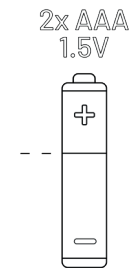

silver

Wall Silver 2000 Watt

Product information	
Article code:	RD-SILVER-2000W
EAN code:	8717568089188
Description	Sunred Heater Silver Ultra Wall Silver 2000 Watt
Product line:	Ultra
Heat source	
Power:	2000 Watt
Technology:	Halogen Rose Gold
Lamp:	250 lux
Heat range:	24 m² - HZ 9 m²
Properties	
Material:	Steel / aluminium / plastic / glass
Color:	Silver
Operation:	Remote control, hard switch
Mounting type	Wall
Box	Full color box

Dimensions	
Size:	10 x 13 x60 cm
Net weight:	1,65 kg
Cable length:	1,8 m
Shipping specifications	
Amount per pallet 120x 80:	70
Amount 20F:	1365
Amount 40F:	2808
Amount 40F HC:	3240
Packaging size:	65.5 cm x 18 cm x 17 cm
Gross weight:	2,3 kg
General information	
Accessories:	Remote control and wall bracket
IP value:	IP54
Advantages:	Best heating source, wind proof, instant heat
Warranty:	2 years manufacturing guarantee

battery