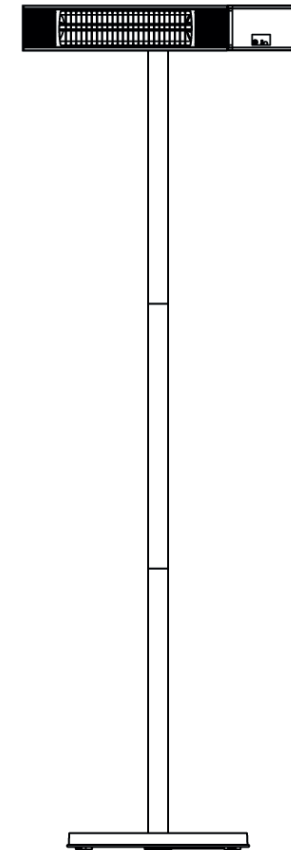

silver

Standing Silver 2000 Watt

Product information

Article code:	RD-SILVER-2000S
EAN code:	8719956291074
Description	Sunred Heater Silver Ultra Standing Silver 2000 Watt
Product line:	Ultra

Heat source

Power:	2000 Watt
Technology:	Halogen Rose Gold
Lamp:	250 lux
Heat range:	24 m² - HZ 9 m²

Properties

Material:	Aluminium/copper/glass/iron/ plastic/stainless steel/steel
Color:	Silver
Operation:	Remote control, hard switch
Mounting type	Standing
Box	Full color box

Dimensions

Size:	48 x 65 x 210 cm
Net weight:	15.7 kg
Cable length:	1,8 m

Shipping specifications

Amount per pallet 120x 80:	22
Amount 20F:	430
Amount 40F:	900
Amount 40F HC:	1080
Packaging size:	89 cm x 67 cm x 24 cm
Gross weight:	18.5 kg

General information

Accessories:	Remote control and safeguard tipover
IP value:	IP54
Advantages:	Best heating source, wind proof, instant heat
Warranty:	2 years manufacturing guarantee