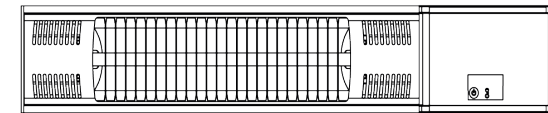

Properties

Material:	Aluminium/copper/glass/iron/ plastic/stainless steel/steel
Color:	Silver
Operation:	Remote control, hard switch
Mounting type	Standing
Box	Full color box

Dimensions

Size:	48 x 65 x 210 cm
Net weight:	15.7 kg
Cable length:	1,8 m

Dimensions	
Size:	10 x 13 x60 cm
Net weight:	1,65 kg
Cable length:	1,8 m
Shipping specifications	
Amount per pallet 120x 80:	70
Amount 20F:	1365
Amount 40F:	2808
Amount 40F HC:	3240
Packaging size:	65.5 cm x 18 cm x 17 cm
Gross weight:	2,3 kg
General information	
Accessories:	Remote control and wall bracket
IP value:	IP54
Advantages:	Best heating source, wind proof, instant heat
Warranty:	2 years manufacturing guarantee