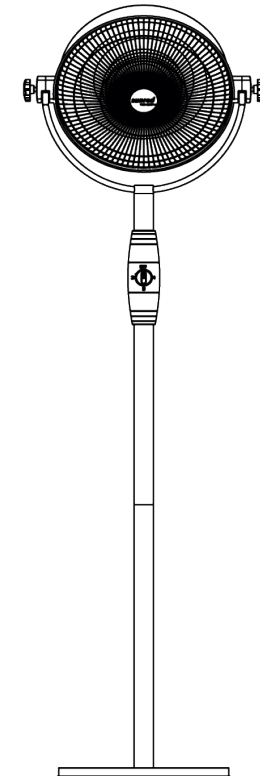

General information

Accessories:	-
IP value:	IP54
Advantages:	Safeguard tipover, adjustable hood, great heating and light
Warranty:	2 years manufacturing guarantee