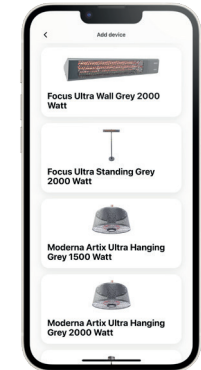

SUNRED® SMART CONNECT AND CONTROL WIRELESS

Operate anytime and anywhere

Share your device

Night mode

Timer

Add all your heaters

SMART THINKING!

Lasercut design

2000 Watt

- COMFORTABLE HEAT
- LASERCUT DESIGN
- SMART CONTROL

moderna artix

While enjoying the warmth of this modern patio heater with laser cut design, you will get even more joy from the cozy evenings with friends and family. With this modern and Smart version you have the best of both worlds. An extra plus is that it is ideal to operate via the app and your heater is a true eye-catcher at any party or cozy evening in the garden.