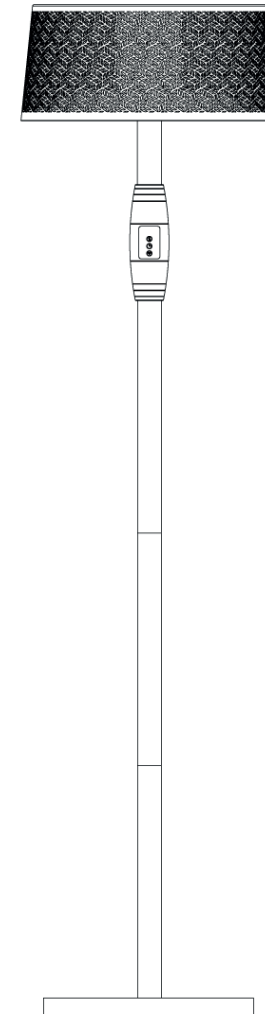

sunred®
heat systems

www.outtrade.eu