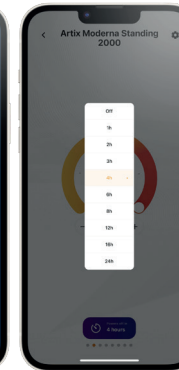

Connect the heater with the SUNRED® app and unlock easy access and control, or use the included remote control. You can easily control your heater from your chair or lounge set.

Determine the heat from your chair or lounge set with the use of your mobile. It's also possible to set the heat output via the supplied remote control.

SUNRED® SMART CONNECT AND CONTROL WIRELESS

Operate anytime and anywhere

Share your device

Night mode

Timer

Add all your heaters

SMART THINKING!

Lasercut design

2000 Watt

- COMFORTABLE HEAT
- LASERCUT DESIGN
- SMART CONTROL

moderna artix

While enjoying the warmth of this modern patio heater with laser cut design, you will get even more joy from the cozy evenings with friends and family. With this modern and Smart version you have the best of both worlds. An extra plus is that it is ideal to operate via the app and your heater is a true eye-catcher at any party or cozy evening in the garden.