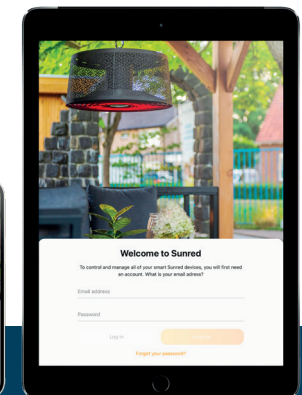

Connect the heater with the SUNRED® app and unlock easy access and control, or use the included remote control. You can easily control your heater from your chair or lounge set.

Determine the heat from your chair or lounge set with the use of your mobile. It's also possible to set the heat output via the supplied remote control.

SUNRED® SMART CONNECT AND CONTROL WIRELESS

Operate anytime and anywhere

Share your device

Night mode

Timer

Add all your heaters

SMART THINKING!

Lasercut design