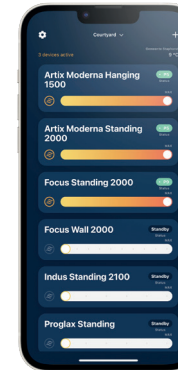

"This logo indicates the possibility of
controlling settings and the use an extra
powerful element in the heater, to mini-
mize power consumption and therefore
impact on the environment."

Warmth	
Light intensity	
Lumen	250 LUX
Infrared wave	Extreme short wave
Extra reflection	Rose Gold Technology
Heating element	Halogen Rose Gold
Smart (WiFi)	Yes*

*depending on the model

SMART THINKING!

Adjustable heating settings

Connect & Control Wireless (WiFi dual band 2.4/5.0 Ghz)

Operate anytime & anywhere

Timer function

Add up to 100+ heaters in the app

SUNRED® app

Connect the heater with the SUNRED® app and unlock easy access and control, or use the included remote control. You can easily control your heater from your chair or lounge set.

Determine the heat from your chair or lounge set with the use of your mobile. It's also possible to set the heat output via the supplied remote control.

SUNRED® SMART CONNECT AND CONTROL WIRELESS

Operate anytime and anywhere

Share your device

Night mode

Timer

Add all your heaters

SMART THINKING!

Lasercut design