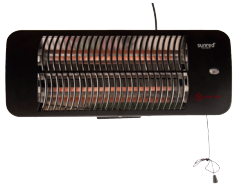

Heating
technology

Quartz

- PULL CORD
- 3 POWER SETTINGS
- SAFEGUARD TIPOVER

2000
Watt

elektra

Don't you just love to sit outside during a long summer evening with your friends? With this affordable model, you get to adjust the heat to your own liking.

Adjustable

This SUNRED® Elektra 2000 has a quartz heating element, which is adjustable in three different positions with just a pull on the string.

adjustable
180-214 cm

elektra

SMQ2000A
8717568082691
52 x 52 x 180-214 cm, 7,7 kg
3 settings • 650/1300/2000 Watt
Standing, Black, Cable cord 1,8 m,
Incl. safeguard tipover

lugo

This entry-level model from SUNRED® is especially suitable for the well protected half closed outdoor areas.

lugo

LUG-2000W
8719956290688
50 x 16 x 20 cm, 1,65 kg,
3 settings • 650/1300/2000
Wall, Grey 2000 Watt, Cable cord 1,8 m,
Incl. pull cord and wall bracket

Comfortable heat experience - Normal light intensity

QUARTZ

lugo

Wall Grey 2000 Watt

Product information	
Article code:	LUG-2000W
EAN code:	8719956290688
Description	Sunred Heater Lugo Quartz Wall Grey 2000 Watt
Product line:	Quartz
Heat source	
Power:	650 / 1300 / 2000 Watt
Technology:	Quartz
Lamp:	800 lux
Heat range:	14 m ² - HZ 5 m ²
Properties	
Material:	Aluminium/copper/glass/iron/ plastic/stainless steel/steel
Color:	Grey
Operation:	Pull cord
Mounting type	Wall
Box	Full color box