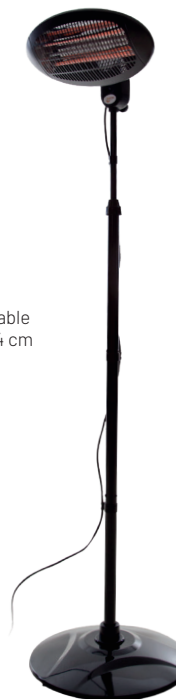

Heating
technology

Quartz

- PULL CORD
- 3 POWER SETTINGS
- SAFEGUARD TIPOVER

2000
Watt

elektra

Don't you just love to sit outside during a long summer evening with your friends? With this affordable model, you get to adjust the heat to your own liking.

Adjustable

This SUNRED® Elektra 2000 has a quartz heating element, which is adjustable in three different positions with just a pull on the string.

adjustable
180-214 cm

elektra

SMQ2000A
8717568082691
52 x 52 x 180-214 cm, 7,7 kg
3 settings • 650/1300/2000 Watt
Standing, Black, Cable cord 1,8 m,
Incl. safeguard tipover

lugo

This entry-level model from SUNRED® is especially suitable for the well protected half closed outdoor areas.

lugo

LUG-2000W
8719956290688
50 x 16 x 20 cm, 1,65 kg,
3 settings • 650/1300/2000
Wall, Grey 2000 Watt, Cable cord 1,8 m,
Incl. pull cord and wall bracket

Comfortable heat experience - Normal light intensity

QUARTZ

lugo

Wall Grey 2000 Watt

Product information	
Article code:	LUG-2000W
EAN code:	8719956290688
Description	Sunred Heater Lugo Quartz Wall Grey 2000 Watt
Product line:	Quartz
Heat source	
Power:	650 / 1300 / 2000 Watt
Technology:	Quartz
Lamp:	800 lux
Heat range:	14 m ² - HZ 5 m ²
Properties	
Material:	Aluminium/copper/glass/iron/ plastic/stainless steel/steel
Color:	Grey
Operation:	Pull cord
Mounting type	Wall
Box	Full color box