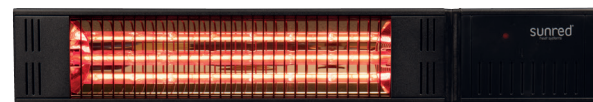

fortuna

RDS-15W-B

8719956293030

55 x 9 x 14,5 cm, 1,5 kg

3 Settings • 500/1000/1500 Watt

Wall, Black, Cable cord 1,8 m

Incl. remote control and wall bracket