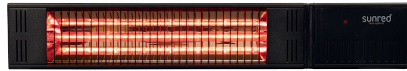

fortuna

Wall Black 1500 Watt

Product information

Article code:	RDS-15W-B
EAN code:	8719956293030
Description	Sunred Heater Fortuna Ultra Wall Black 1500 Watt

Product line: Ultra

Heat source

Power:	500 / 1000 / 1500 Watt
Technology:	Halogen Rose Gold
Lamp:	250 lux
Heat range:	18 m² - HZ 7 m²

Properties

Material:	Steel / aluminium / plastic / glass
Color:	Black
Operation:	Remote control, switch
Mounting type	Wall
Box	Full color box

Dimensions

Size:	9 x 12,7 x 54,7 cm
Net weight:	1.3 kg
Cable length:	1,8 m

Shipping specifications

Amount per pallet 120x 80:	140
Amount 20F:	2448
Amount 40F:	5120
Amount 40F HC:	6080
Packaging size:	58.9 cm x 14 cm x 13.5 cm
Gross weight:	2 kg

General information

Accessories:	Remote control, wall bracket
IP value:	IP55
Advantages:	Best heating source, wind proof, instant heat
Warranty:	2 years manufacturing guarantee