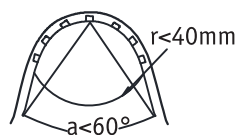

B

IP20

IP44

IP67

Off

On

On

Mark the
cutting
edge on the
backside

Off

Cutttable
every 3,3cm

On

IP20