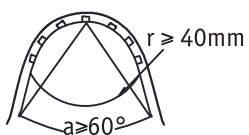

B

IP20

IP44

IP67

Off

On

On

Mark the
cutting
edge on the
backside

Off

Cutttable
every 3,3cm

On

IP20