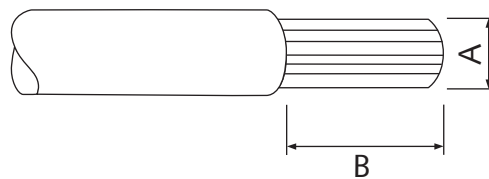

Cross-section (A)	Main	Aux
	4-35 mm ²	0,5-1,5 mm ²
Strip length (B)	12 mm	6-7 mm

MALMBERGS