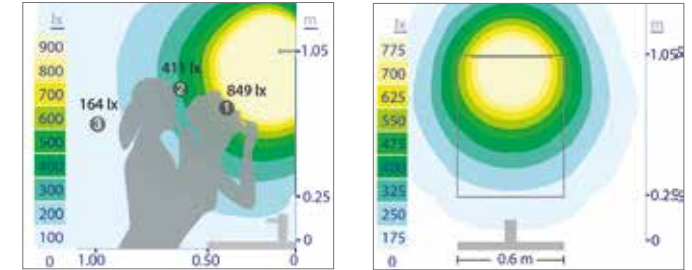

IRENE 2 300 mm

TECHNICAL INFORMATION

REF	Max. Power	Color Temperature	Luminous flux	Installation surfaces
E27260CI	7 W	5700 K	614 lm	Cabinet, Wooden backing, Mirror

LIGHT BEAM

PHOTOMETRIC CURVES

IRENE 2 500 mm

TECHNICAL INFORMATION

REF	Max. Power	Color Temperature	Luminous flux	Installation surfaces
E27261CI	9 W	5700 K	830 lm	Cabinet, Wooden backing, Mirror

LIGHT BEAM

PHOTOMETRIC CURVES

IRENE 2 800 mm

TECHNICAL INFORMATION

REF	Max. Power	Color Temperature	Luminous flux	Installation surfaces
E27262CI	10 W	5700 K	923 lm	Cabinet, Wooden backing, Mirror

LIGHT BEAM

PHOTOMETRIC CURVES