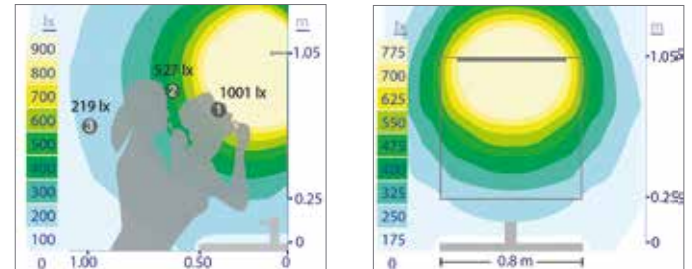

IRENE 2 300 mm

TECHNICAL INFORMATION

REF	Max. Power	Color Temperature	Luminous flux	Installation surfaces
E27260CI	7 W	5700 K	614 lm	Cabinet, Wooden backing, Mirror

LIGHT BEAM

PHOTOMETRIC CURVES

IRENE 2 500 mm

TECHNICAL INFORMATION

REF	Max. Power	Color Temperature	Luminous flux	Installation surfaces
E27261CI	9 W	5700 K	830 lm	Cabinet, Wooden backing, Mirror

LIGHT BEAM

PHOTOMETRIC CURVES

IRENE 2 800 mm

TECHNICAL INFORMATION

REF	Max. Power	Color Temperature	Luminous flux	Installation surfaces
E27262CI	10 W	5700 K	923 lm	Cabinet, Wooden backing, Mirror

LIGHT BEAM

PHOTOMETRIC CURVES