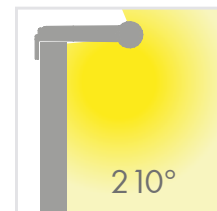

IRENE 2 300 mm

TECHNICAL INFORMATION

REF	Max. Power	Color Temperature	Luminous flux	Installation surfaces
E27260CI	7 W	5700 K	614 lm	Cabinet, Wooden backing, Mirror

LIGHT BEAM

PHOTOMETRIC CURVES

IRENE 2 500 mm

TECHNICAL INFORMATION

REF	Max. Power	Color Temperature	Luminous flux	Installation surfaces
E27261CI	9 W	5700 K	830 lm	Cabinet, Wooden backing, Mirror

LIGHT BEAM

PHOTOMETRIC CURVES

IRENE 2 800 mm

TECHNICAL INFORMATION

REF	Max. Power	Color Temperature	Luminous flux	Installation surfaces
E27262CI	10 W	5700 K	923 lm	Cabinet, Wooden backing, Mirror

LIGHT BEAM

PHOTOMETRIC CURVES