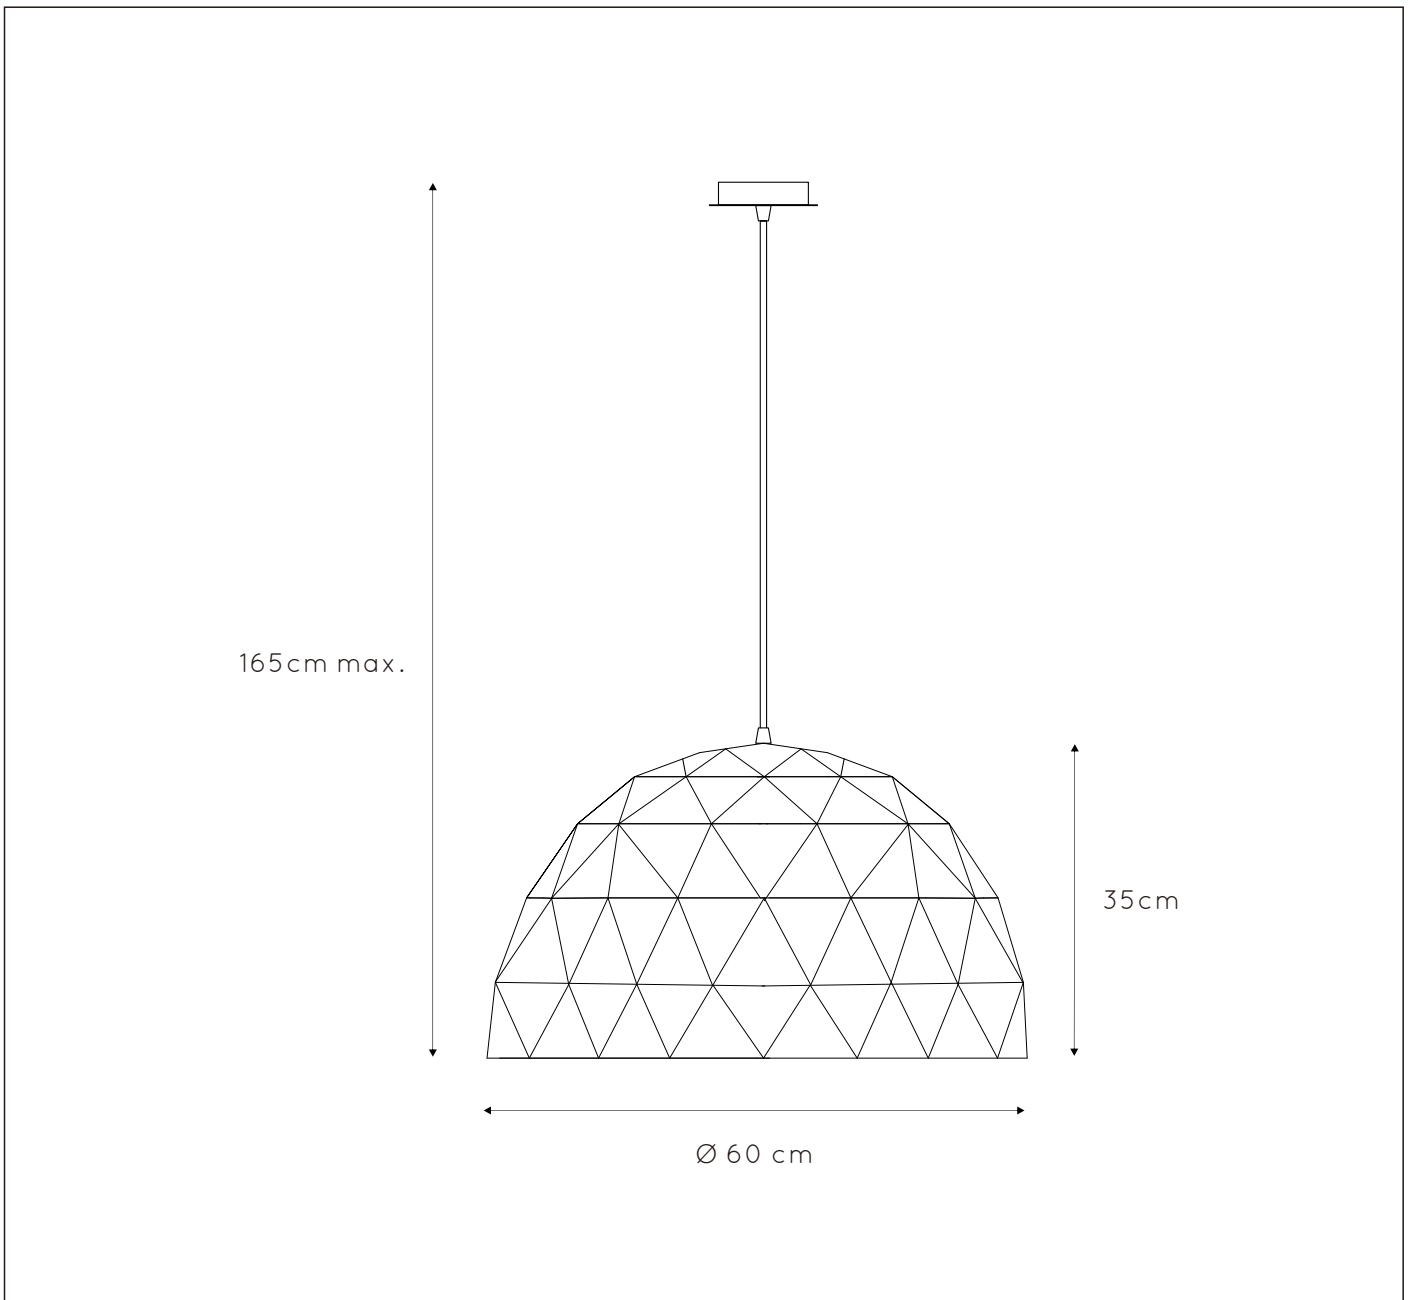

OTONA

Item number : 21409/60/30

EAN CODE : 5411212210821

For more specifications, dimensions please visit

www.lucide.com