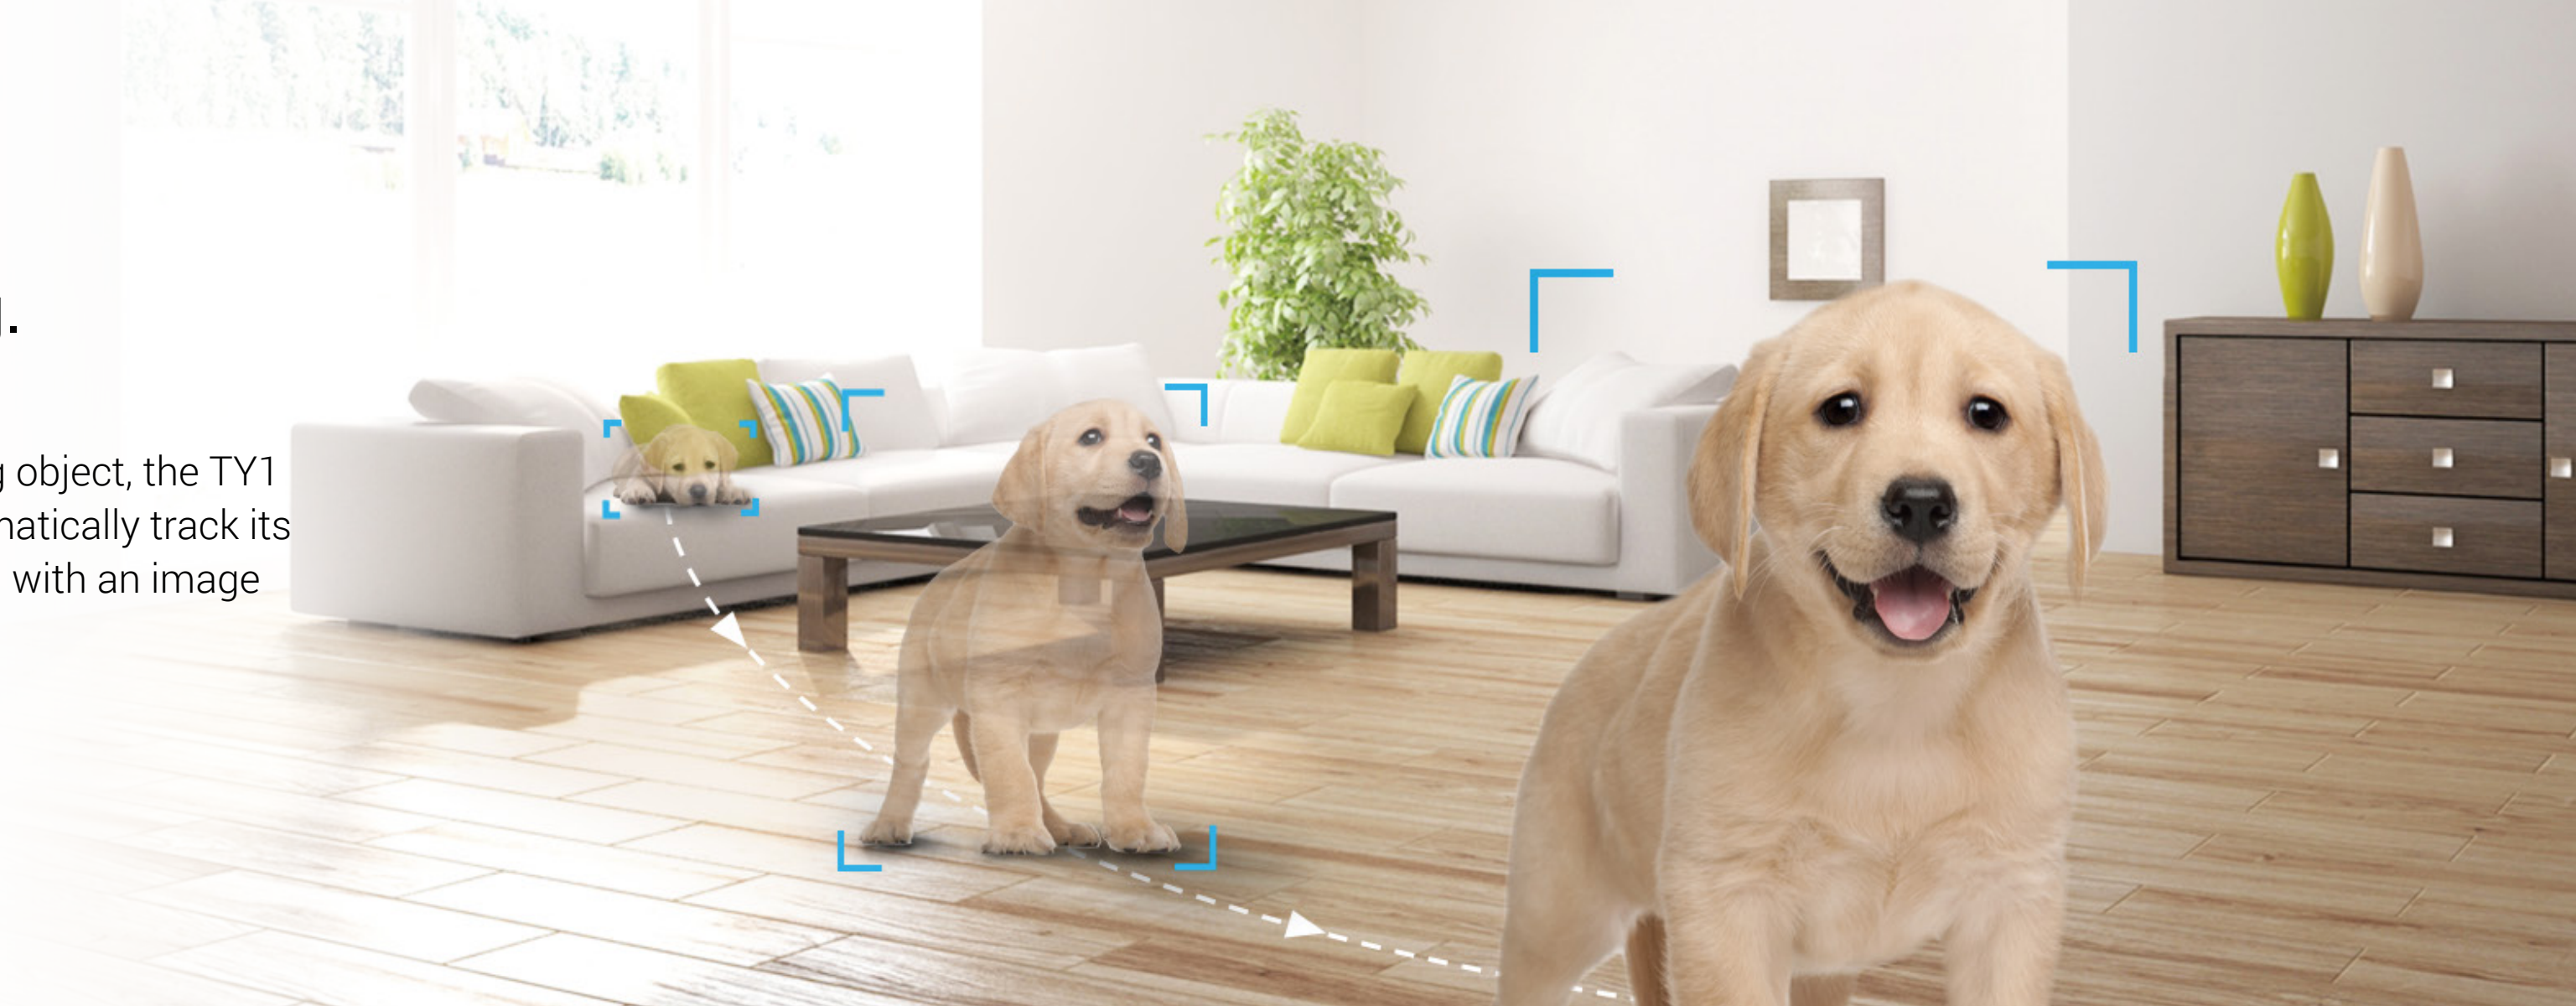

View from Anywhere

Wi-Fi 2.4 GHz

MicroSD Slot
(up to 256 GB)

Records every corner in 2K+ resolution.

This powerful camera records images in 2K+ resolution, rendering crisp details even in 4x digital zoom, so you see everything clearly in live video and playback.

2K+

1080p

Zero blind spots.

Keep tabs on every corner with just one TY1. Its expansive 360-degree field-of-view ensures full coverage, so you don't miss a thing.

- Vertical rotation 55°

- Horizontal rotation 350°

Smart tracking.

When it detects a moving object, the TY1 is smart enough to automatically track its motion while alerting you with an image in real-time.

Communication, anytime.

Talk to your loved ones and deter unwelcome strangers – all by using the TY1's two-way communication feature. Using the EZVIZ App on your mobile device, you can easily and conveniently enjoy communication wherever you might be.

See further in the dark.

Enjoy round-the-clock protection with the TY1 camera. Using powerful Infrared LED lights, it lets you see up to 10 meters (33 feet) in dim light.

We protect your data and privacy.