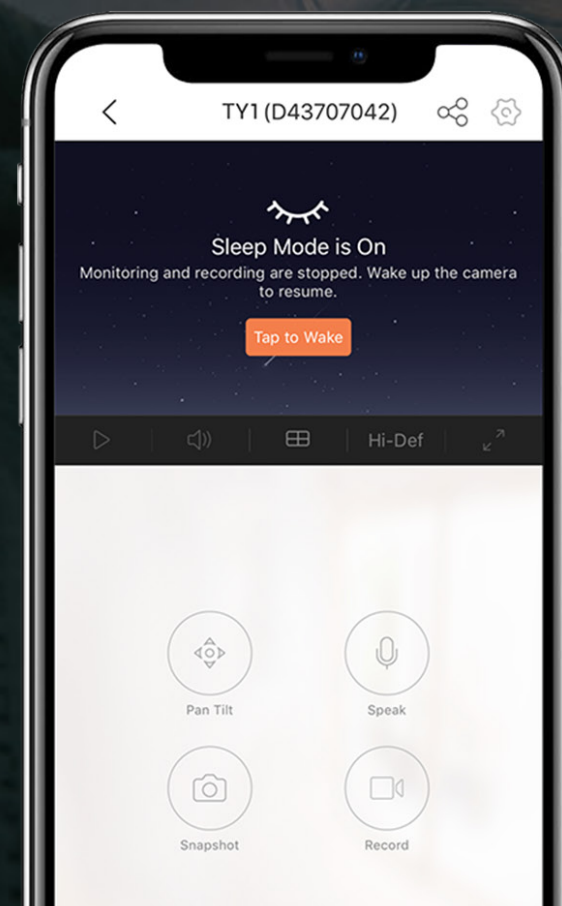

We protect your data and privacy.

Protecting your data and privacy is our highest priority. Data transmission between the camera and the EZVIZ Cloud is encrypted from end to end. Only you have the keys to decrypt your data. To get an extra layer of privacy protection, you can always enable the camera's sleep mode on the EZVIZ App.