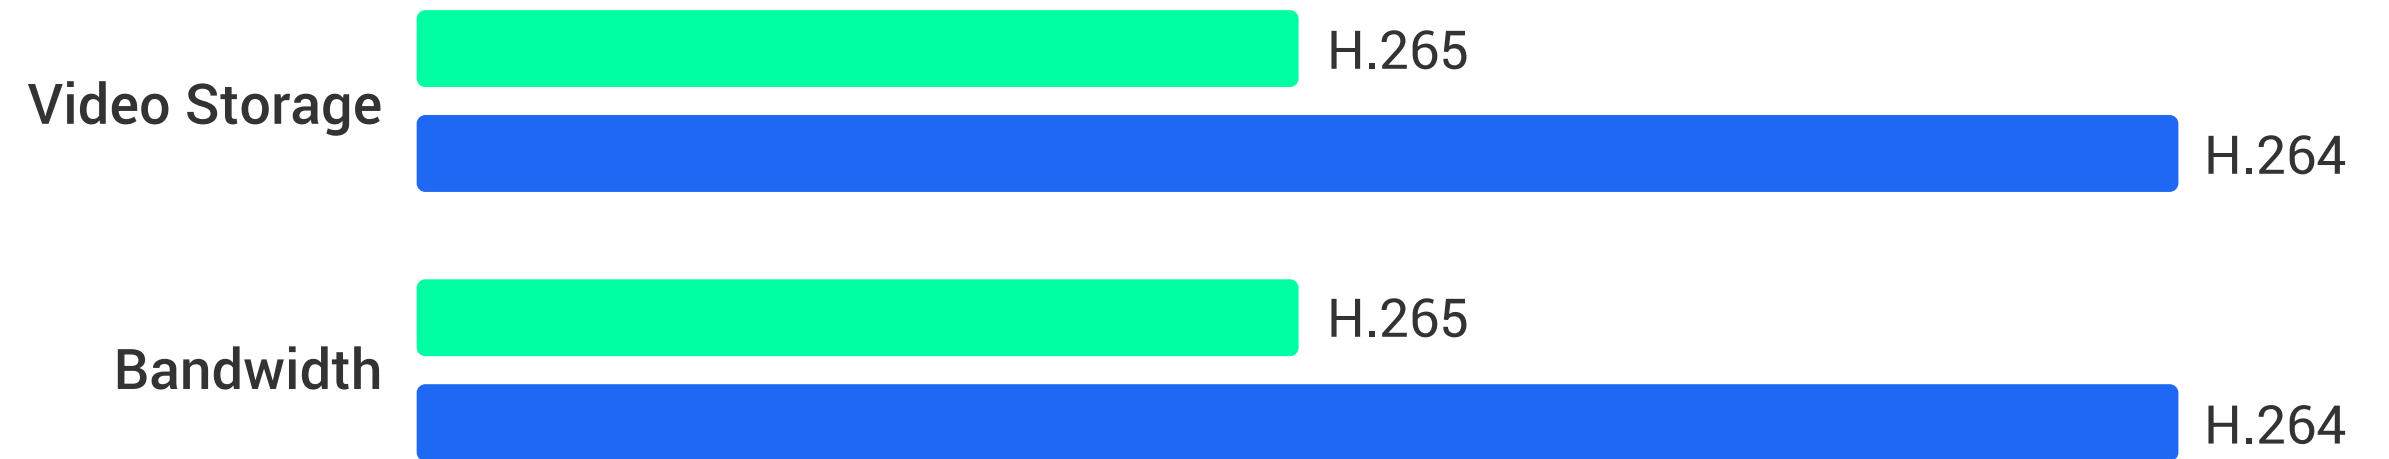

Protecting your data and privacy is our highest priority. Data transmission between the camera and the EZVIZ Cloud is encrypted from end to end. Only you have the keys to decrypt your data. To get an extra layer of privacy protection, you can always enable the camera's sleep mode on the EZVIZ App.

AES 128-bit encryption

TLS encryption Protocol

Multiple authentication steps

Save money on video storage and bandwidth.

The camera features the advanced H.265 video compression technology, achieving better video quality with only half the bandwidth and half the storage space of the previous H.264 video compression standard.

* The H.265 video compression applies when the 24/7 video recording is activated.

Two storage options.

Save your recordings with flexible and secured solutions. The TY1 comes with a built-in MicroSD card slot that can store up to 256 GB of recorded footage. You can also save your images to EZVIZ Cloud* for additional back-up.