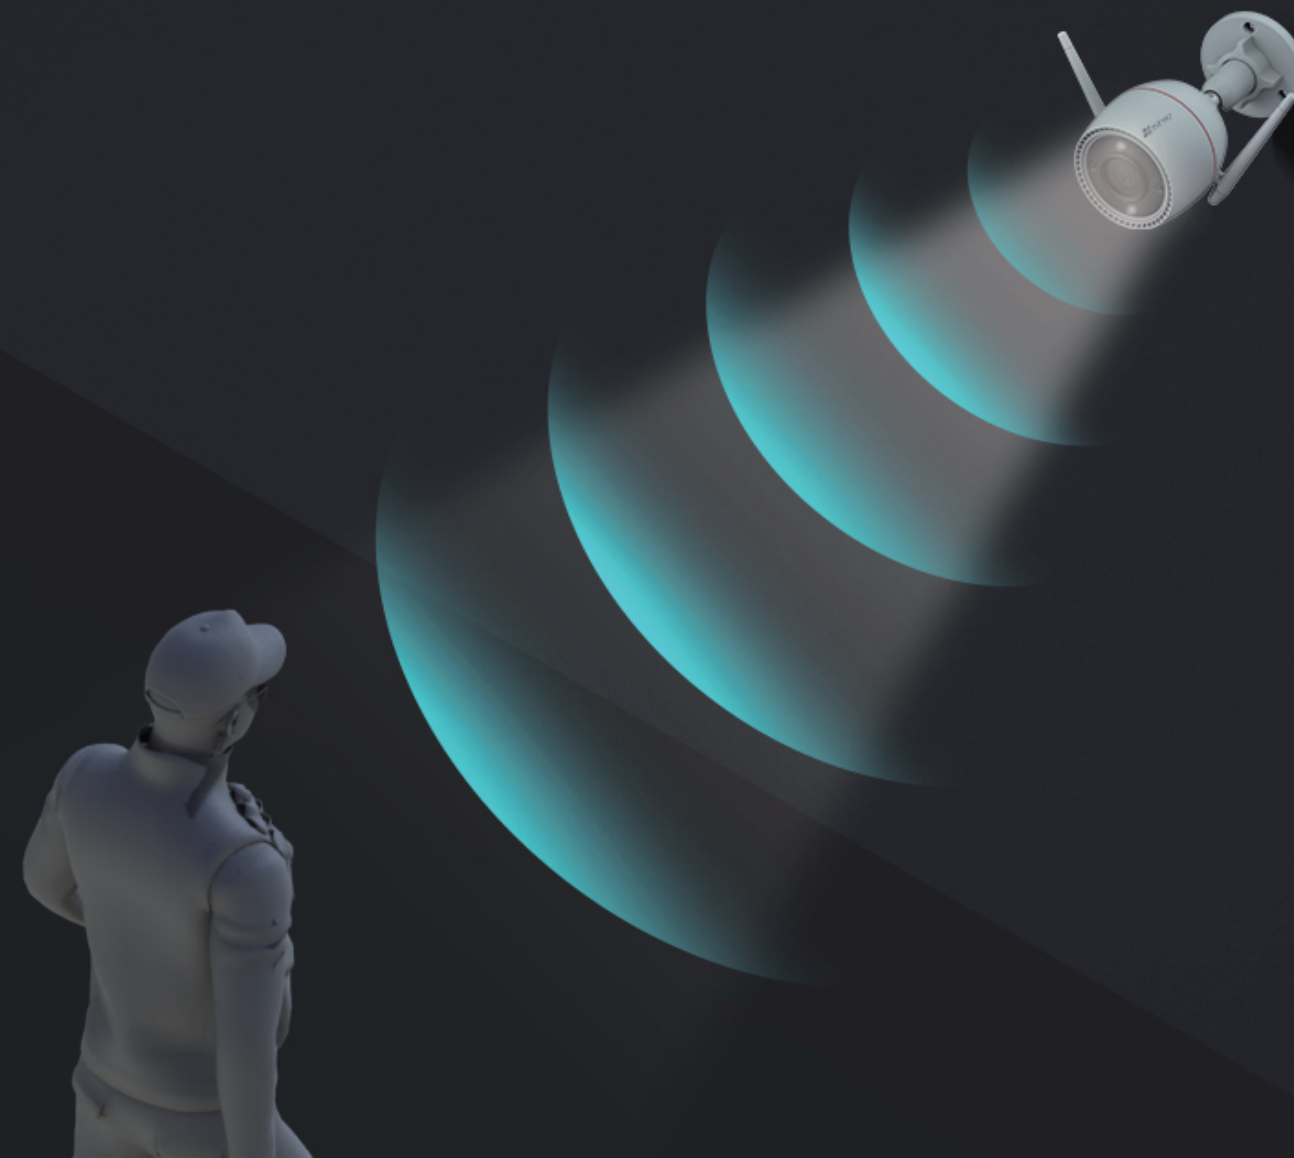

## Receive smarter notifications

The camera's on-board AI algorithm helps distinguish and detect moving people in particular. It reduces alerts caused by falling leaves or flying insects, and informs you when someone enters your property area.

## Ring up a call by simply waving your hand

Your family members or visitors can initiate a video call to your phone<sup>3</sup> by waving at the camera. Whenever your kids come home from school, they can let you know.

## A vigilant guard who works around the clock

The H3c 2K+ integrates EZVIZ's beloved active defense function to provide an extra layer of protection. Upon detection of intruders, the camera will set off a loud siren and flash two spotlights<sup>4</sup> to warn them away.

## Smart integration, hands-free control

---

You can integrate the H3c 2K+ to your existing smart home system. Voice-enable the live viewing with “Hey Google” or “Alexa” to check what’s happening on a bigger screen.