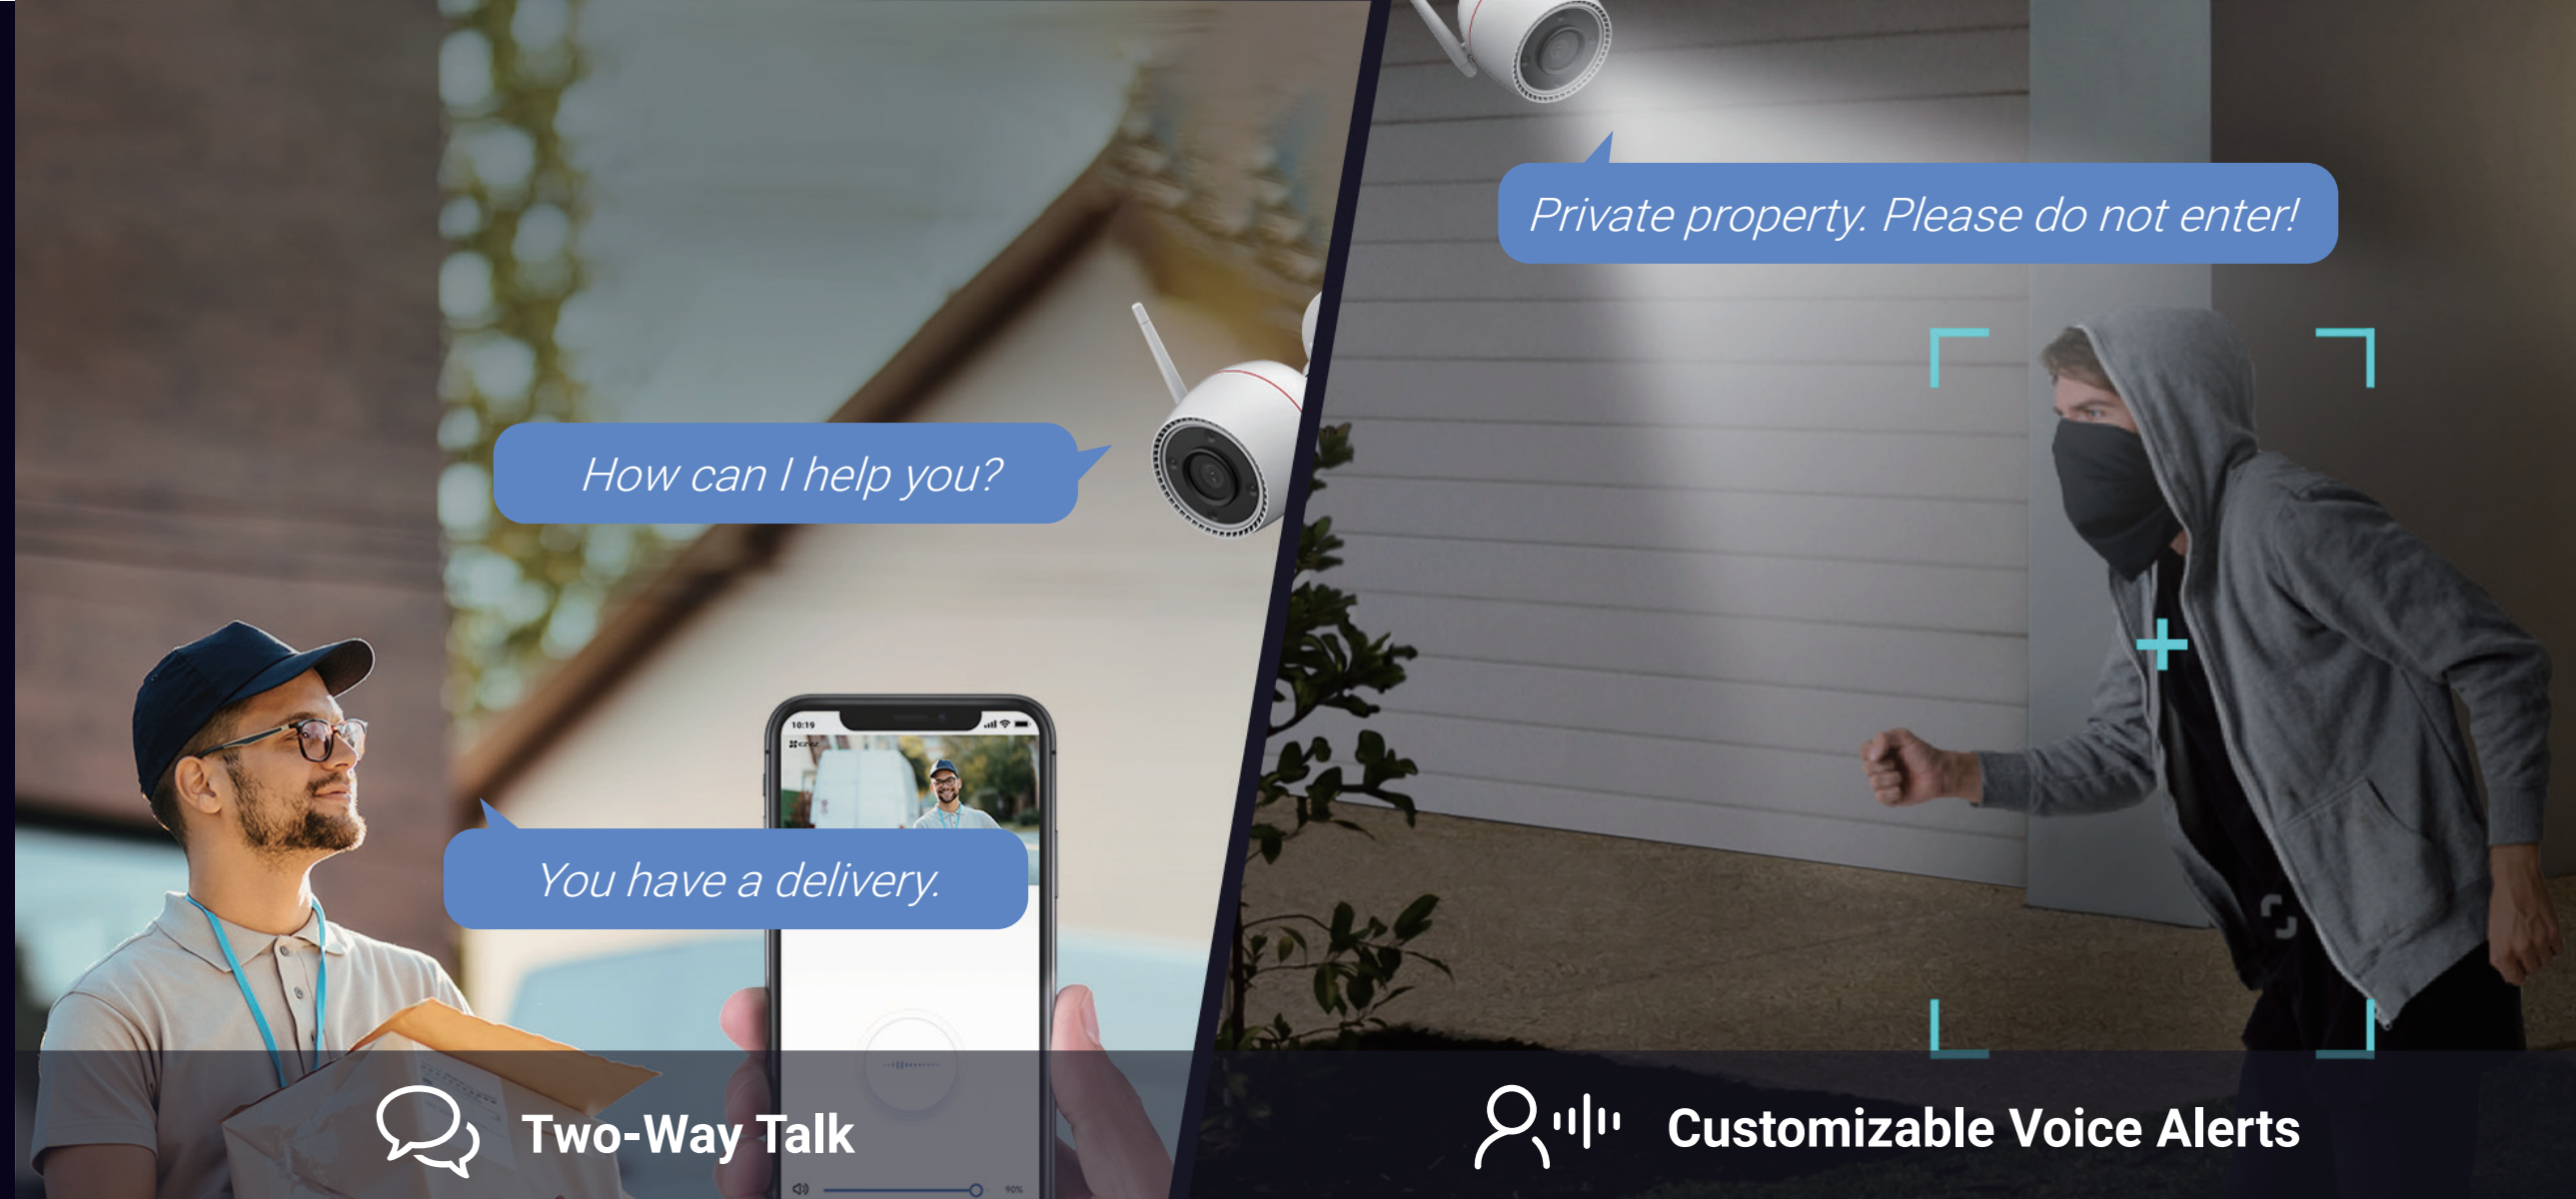

# Useful AI features for smarter controls

AI-Powered Human Shape Detection

Waving-Hand Recognition & Control

Customizable Detection Zone

FREE No Subscription Fee

## Receive smarter notifications

The camera's on-board AI algorithm helps distinguish and detect moving people in particular. It reduces alerts caused by falling leaves or flying insects, and informs you when someone enters your property area.

## Ring up a call by simply waving your hand

Your family members or visitors can initiate a video call to your phone<sup>3</sup> by waving at the camera. Whenever your kids come home from school, they can let you know.

## A vigilant guard who works around the clock

The H3c 2K+ integrates EZVIZ's beloved active defense function to provide an extra layer of protection. Upon detection of intruders, the camera will set off a loud siren and flash two spotlights<sup>4</sup> to warn them away.