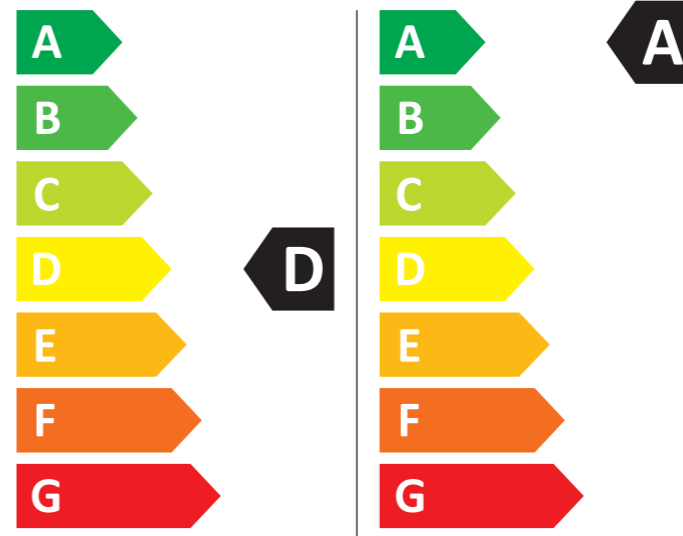

LG Electronics

F4Y5VRP6WY

308 kWh/100

44 kWh/100

6,0 kg 9,0 kg

90 L 50 L

7:35 3:48

ABCDEFG