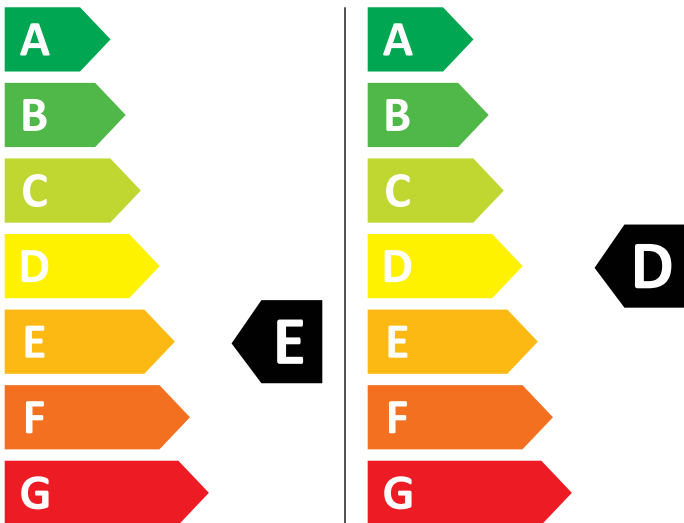

ENERG

Electrolux

EW2W3068E3 914603527

Water consumption icon **266** kWh/100

Water consumption icon **73** kWh/100

4,0 kg

8,0 kg

60 L